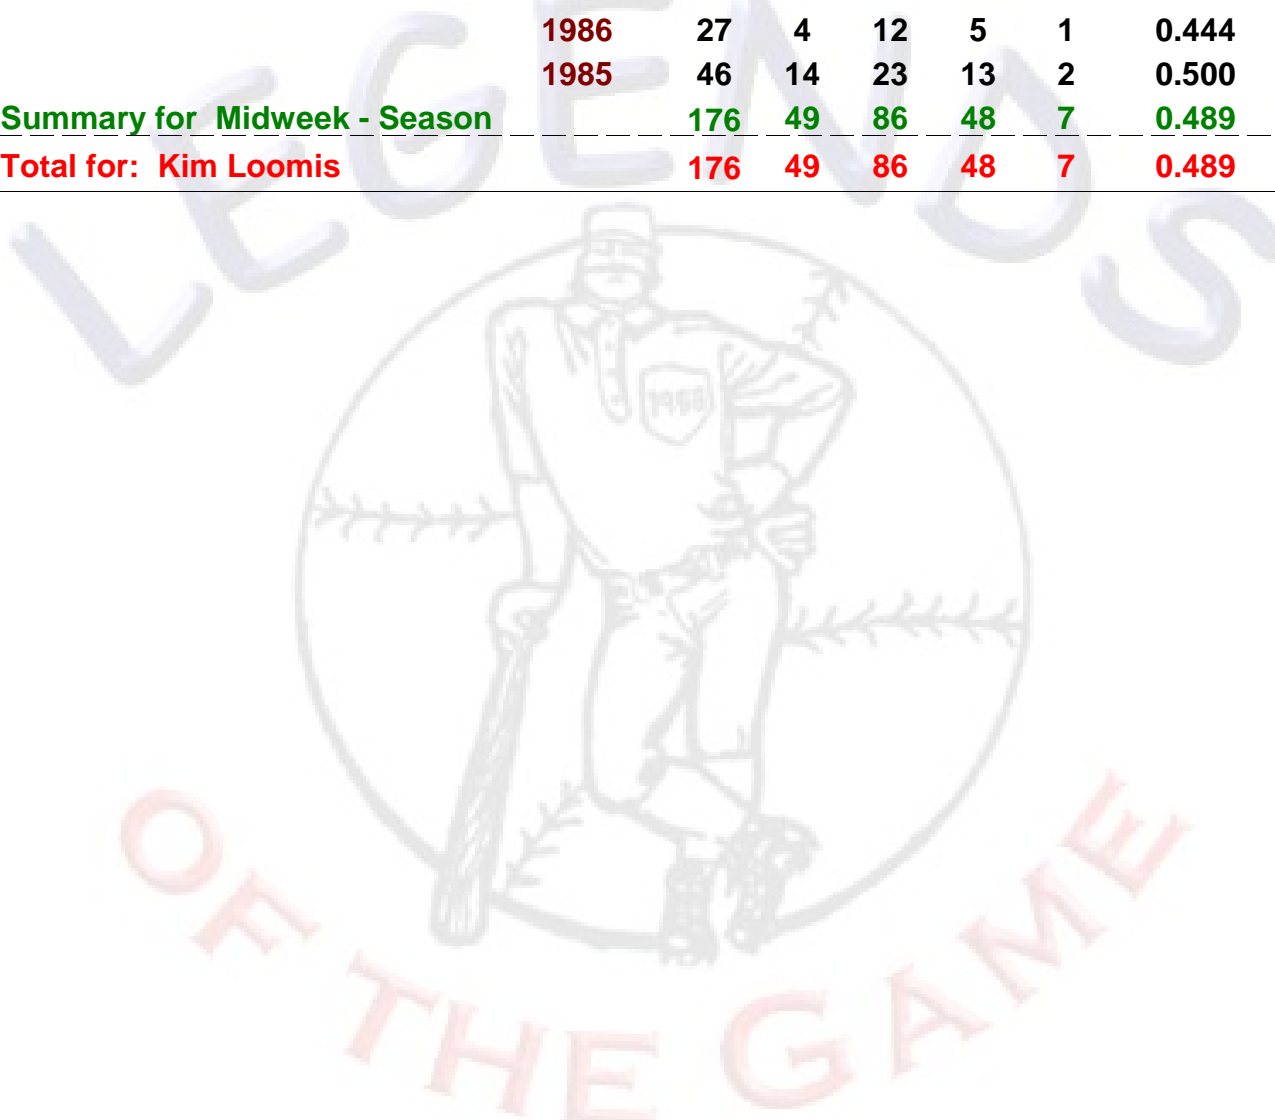

Legends of the Game - Player Statistics

Kim Loomis

League:	Year:	AB	R	H	RBI	HR	AVE	RP
Midweek - Season	1992	8	4	5	4	0	0.625	8
	1991	3	0	0	0	0	0.000	0
	1990	35	9	17	8	2	0.485	15
	1989	25	6	11	4	1	0.440	9
	1988	27	10	16	12	1	0.592	21
	1987	5	2	2	2	0	0.400	4
	1986	27	4	12	5	1	0.444	8
	1985	46	14	23	13	2	0.500	25
Summary for Midweek - Season		176	49	86	48	7	0.489	90
Total for: Kim Loomis		176	49	86	48	7	0.489	90