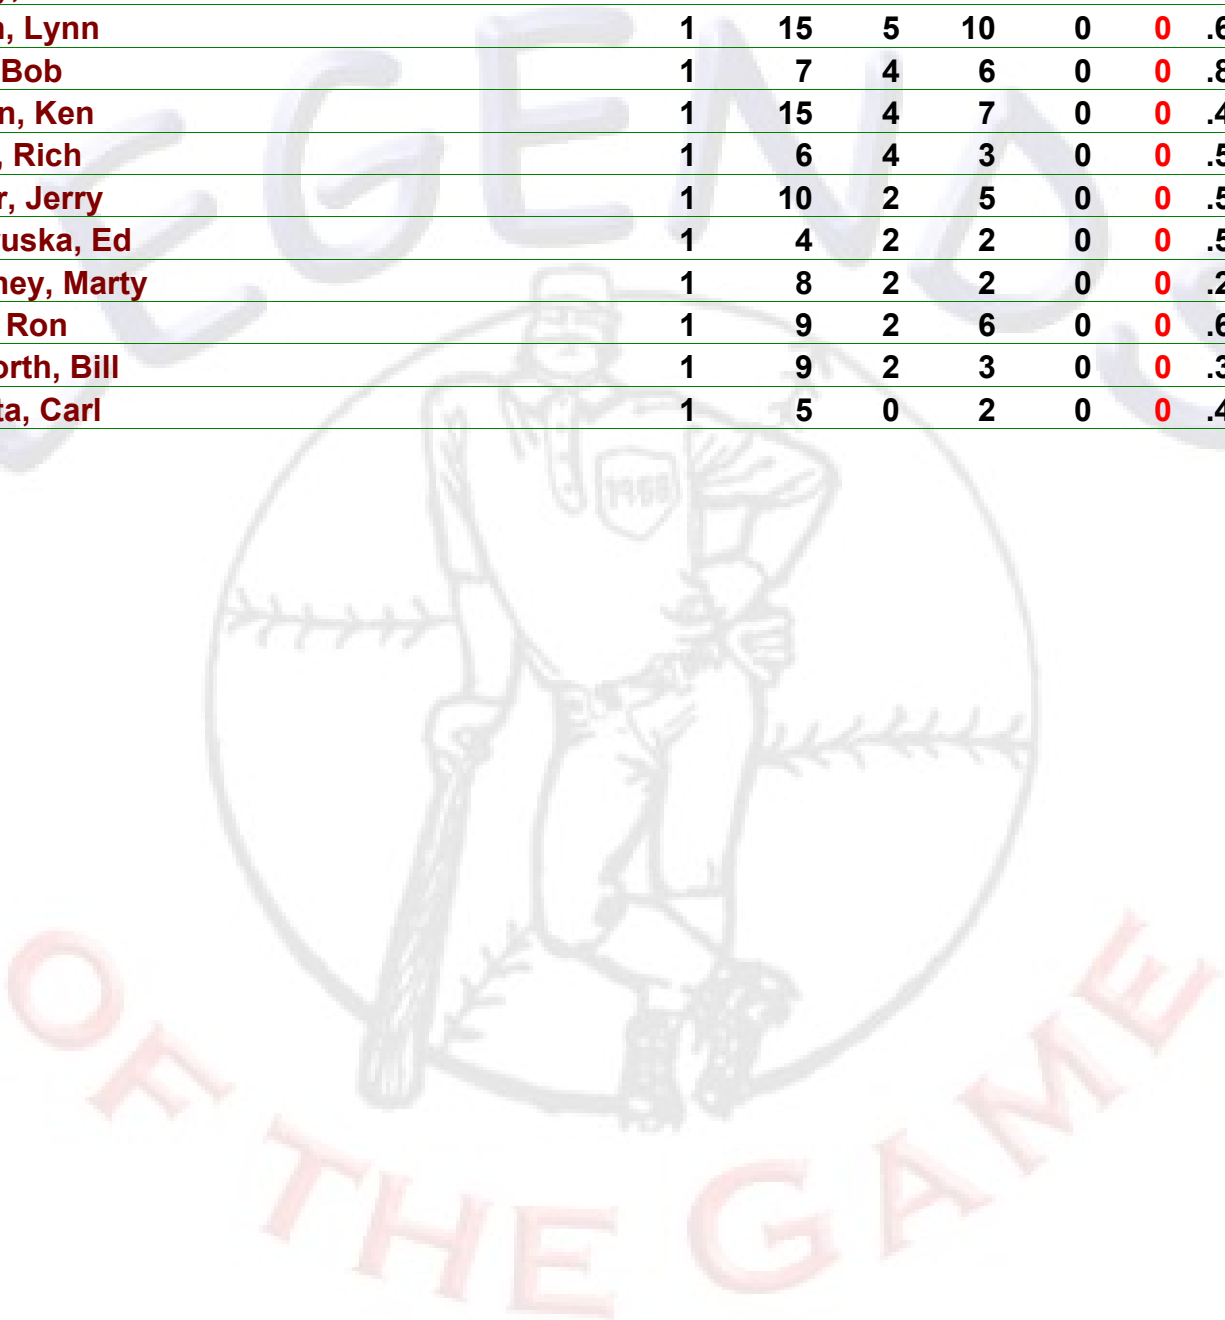

Legends of the Game - Player Statistics by HR

Fall 12in

	YRS	AB	R	H	RBI	HR	AVE	RP
Vondruska, Joey	1	17	8	12	0	0	.706	8
zz W., Ed	1	14	8	10	0	0	.714	8
Davidson, Gary	1	15	7	9	0	0	.600	7
Swyndroski, Dan	1	14	6	10	0	0	.714	6
Haisky, Frank	1	14	5	6	0	0	.429	5
Fulton, Lynn	1	15	5	10	0	0	.667	5
Krier, Bob	1	7	4	6	0	0	.857	4
Kveton, Ken	1	15	4	7	0	0	.467	4
Paeth, Rich	1	6	4	3	0	0	.500	4
Babiar, Jerry	1	10	2	5	0	0	.500	2
Vondruska, Ed	1	4	2	2	0	0	.500	2
Menchey, Marty	1	8	2	2	0	0	.250	2
Cook, Ron	1	9	2	6	0	0	.667	2
Ellsworth, Bill	1	9	2	3	0	0	.333	2
Valenta, Carl	1	5	0	2	0	0	.400	0